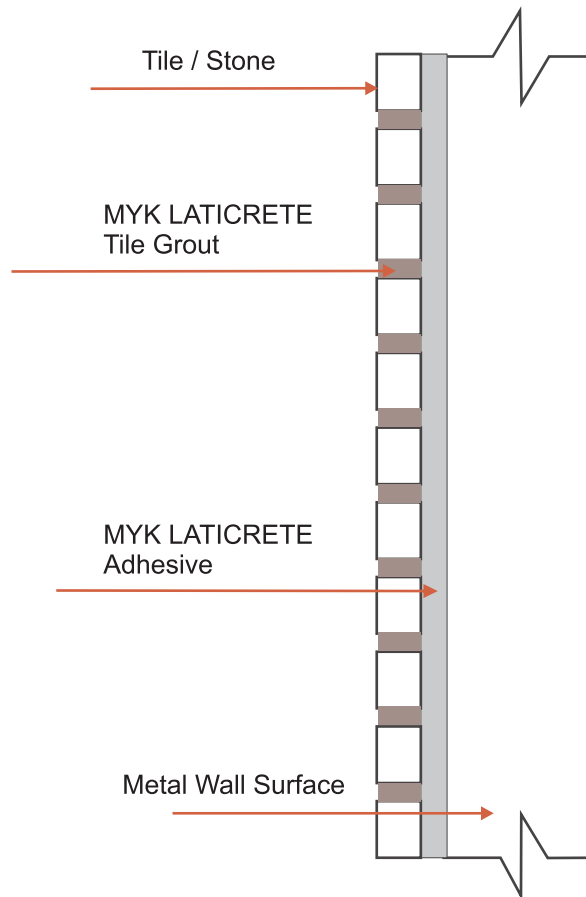

INSTALLATION OF TILE/STONE ON INTERNAL METAL WALL BY THIN-SET METHOD

MYK LATICRETE INDIA PVT. LTD.,

Registered Office: 8-2-703/A, 4th Floor, Leela Gopal Towers, Road No. 12, Banjara Hills, Hyderabad - 500 034
Ph: +91-40-6817 3100 e-mail: contact@myklaticrete.com www.myklaticrete.com