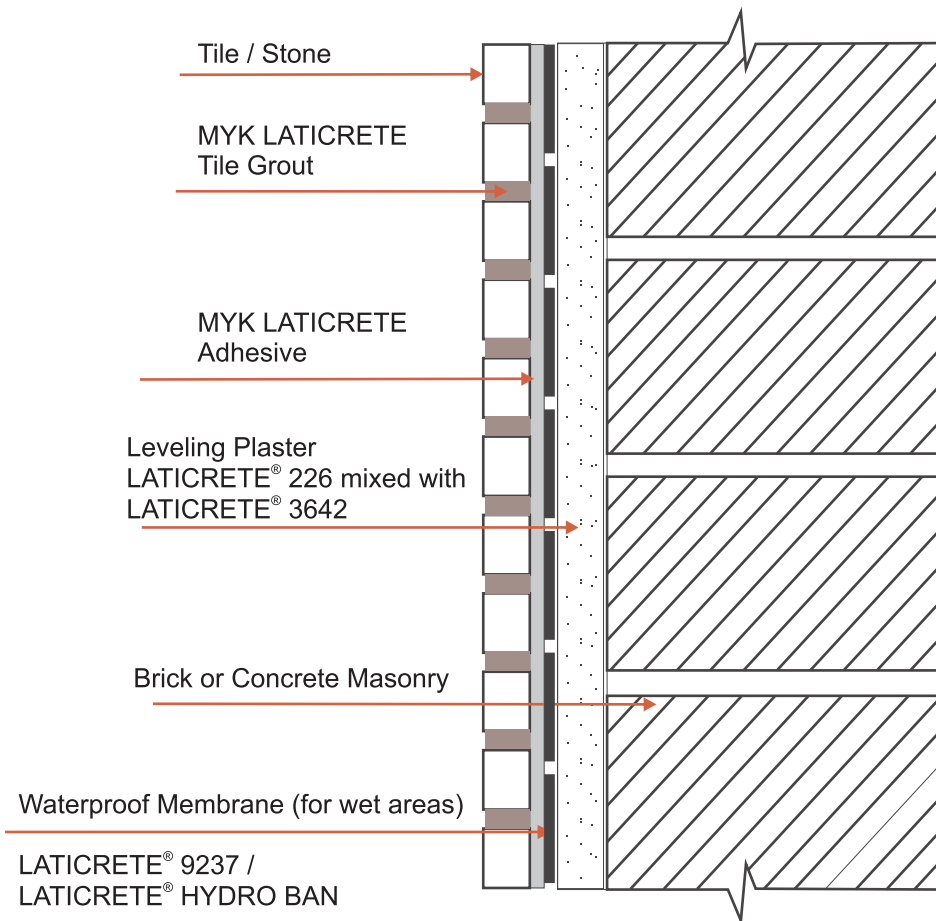

## INSTALLATION OF TILE/STONE ON INTERNAL WALL PLASTER BY THIN-SET METHOD

**MYK LATICRETE INDIA PVT. LTD.,**

Registered Office: 8-2-703/A, 4th Floor, Leela Gopal Towers, Road No. 12, Banjara Hills, Hyderabad - 500 034  
Ph: +91-40-6817 3100 e-mail: [contact@myklaticrete.com](mailto:contact@myklaticrete.com) [www.myklaticrete.com](http://www.myklaticrete.com)